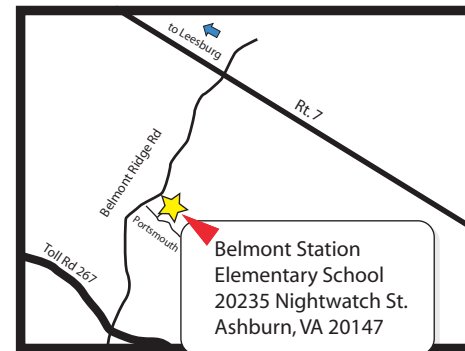

From points West: Take Rt. 7 East, turn right on Belmont Ridge Rd (Rt. 659), turn left on Portsmouth, turn left on Nightwatch.

From Toll Rd (Rt. 267, Dulles Greenway): Take Exit 4, Belmont Ridge Rd N. (Rt. 659), turn right on Portsmouth, turn left on Nightwatch.

Local Ashburn: Take Ashburn Farm Pkwy, turn North on Claiborne Pkwy (toward Hay Rd), go through light at Hay Rd near Stonebridge Highschool, take a left onto Portsmouth, right onto Nightwatch.

Sponsored by Regnum Christi's Virginia women's section