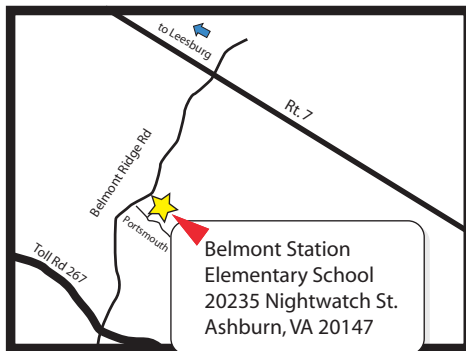

CATHOLIC
CONSIGNMENTS

CHILDREN'S consignment sale!

Belmont Station Elementary School

20235 Nightwatch St., Ashburn, VA 20147

Experience the
LARGEST Sale
in Loudoun!

Saturday, March 14, 2009

8:00 am to 12 noon; half-price sale 12:30 to 2:00 p.m.

Get great bargains on
children's clothing (infant to preteen),
toys, bikes, books,
games, maternity clothes, baby equipment,
furniture, and SO MUCH MORE!!!

www.CatholicConsignments.org

From points West: Take Rt. 7 East, turn right on Belmont Ridge Rd (Rt. 659), turn left on Portsmouth, turn left on Nightwatch.

From Toll Rd (Rt. 267, Dulles Greenway): Take Exit 4, Belmont Ridge Rd N. (Rt. 659), turn right on Portsmouth, turn left on Nightwatch.

Local Ashburn: Take Ashburn Farm Pkwy, turn North on Claiborne Pkwy (toward Hay Rd), go through light at Hay Rd near Stonebridge Highschool, take a left onto Portsmouth, right onto Nightwatch.

Sponsored by Regnum Christi's Virginia women's section

CATHOLIC
CONSIGNMENTS

CHILDREN'S consignment sale!

Belmont Station Elementary School

20235 Nightwatch St., Ashburn, VA 20147

Experience the
LARGEST Sale
in Loudoun!

Saturday, March 14, 2009

8:00 am to 12 noon; half-price sale 12:30 to 2:00 p.m.

Get great bargains on
children's clothing (infant to preteen),
toys, bikes, books,
games, maternity clothes, baby equipment,
furniture, and SO MUCH MORE!!!

www.CatholicConsignments.org